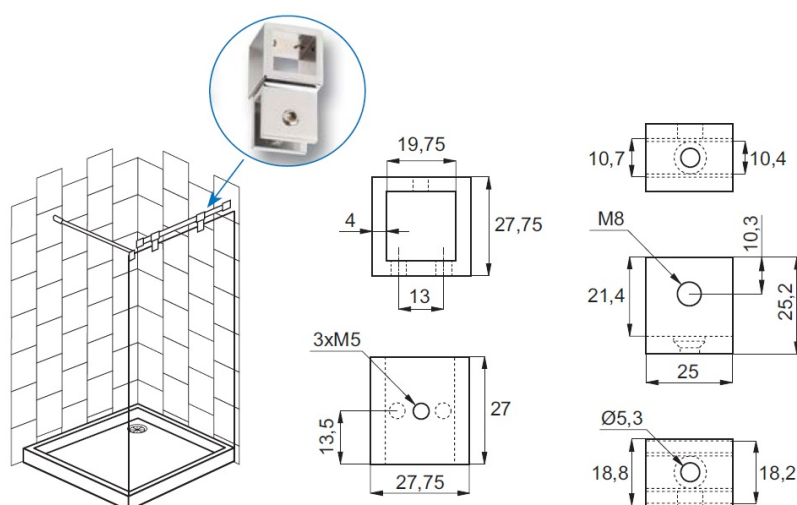

PRODUCT SHEET

Description:

Bar To Glass Centre Bracket,F/19x19mm Square Tube,Black Finish, 8-10mm Glass, W/Open Bar Hole

Item number:

15.24.305-4

Units	Box	Carton	HS Code	Barcode
Pcs.	1	50	8302419000	 5704866502467